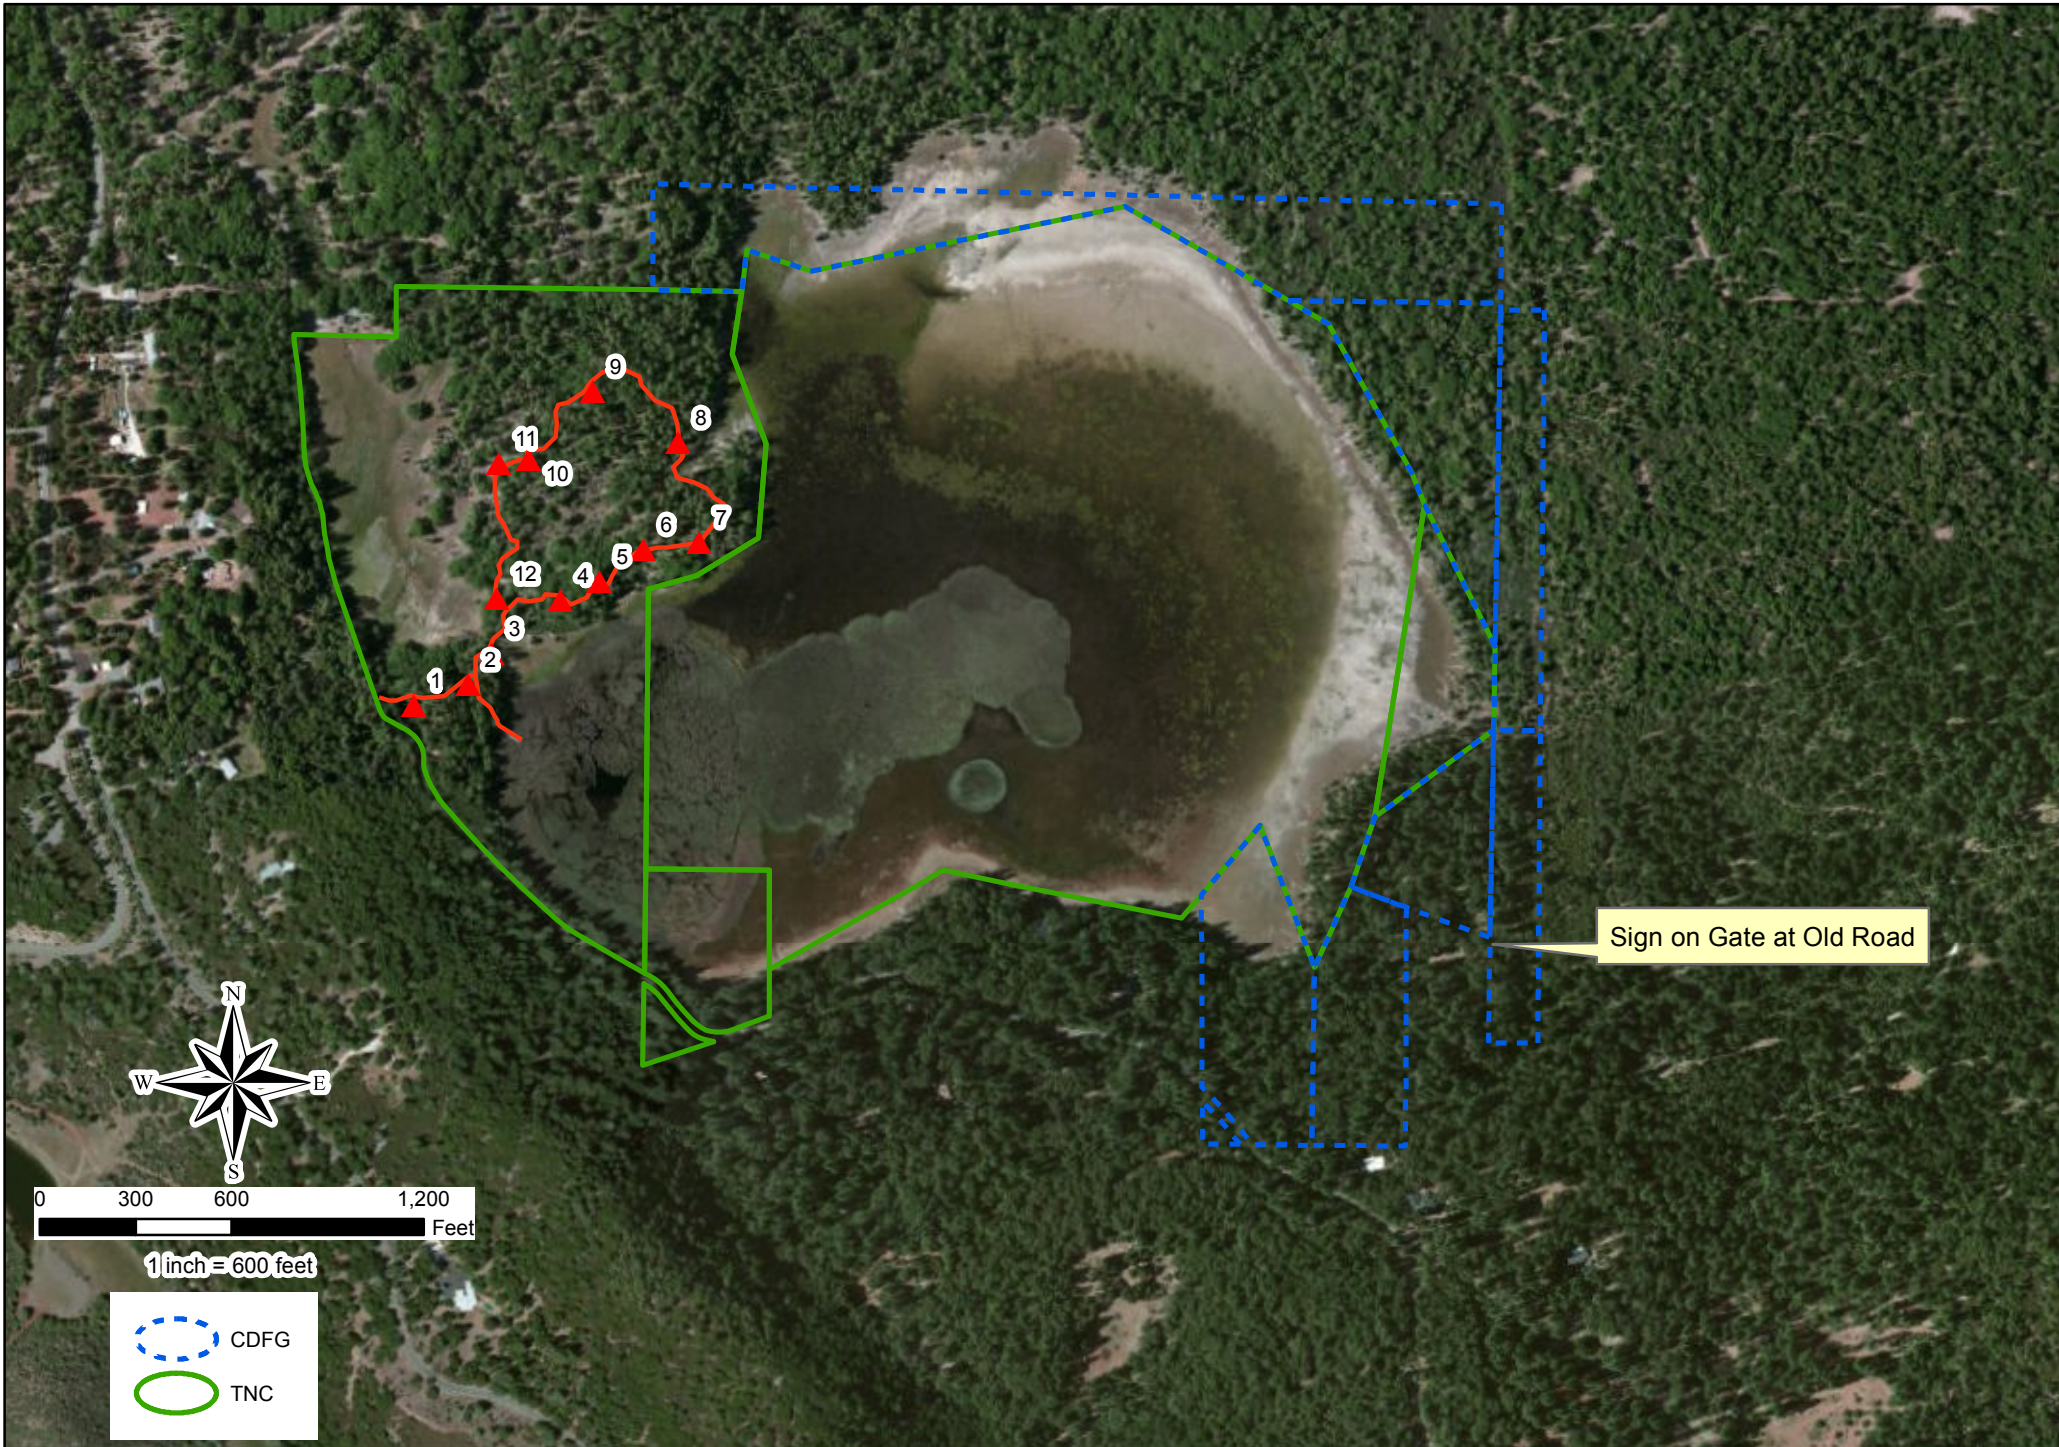

BOGGS LAKE PRESERVE

Sign on Gate at Old Road

0 300 600 1,200
Feet

1 inch = 600 feet

-  CDFG
-  TNC