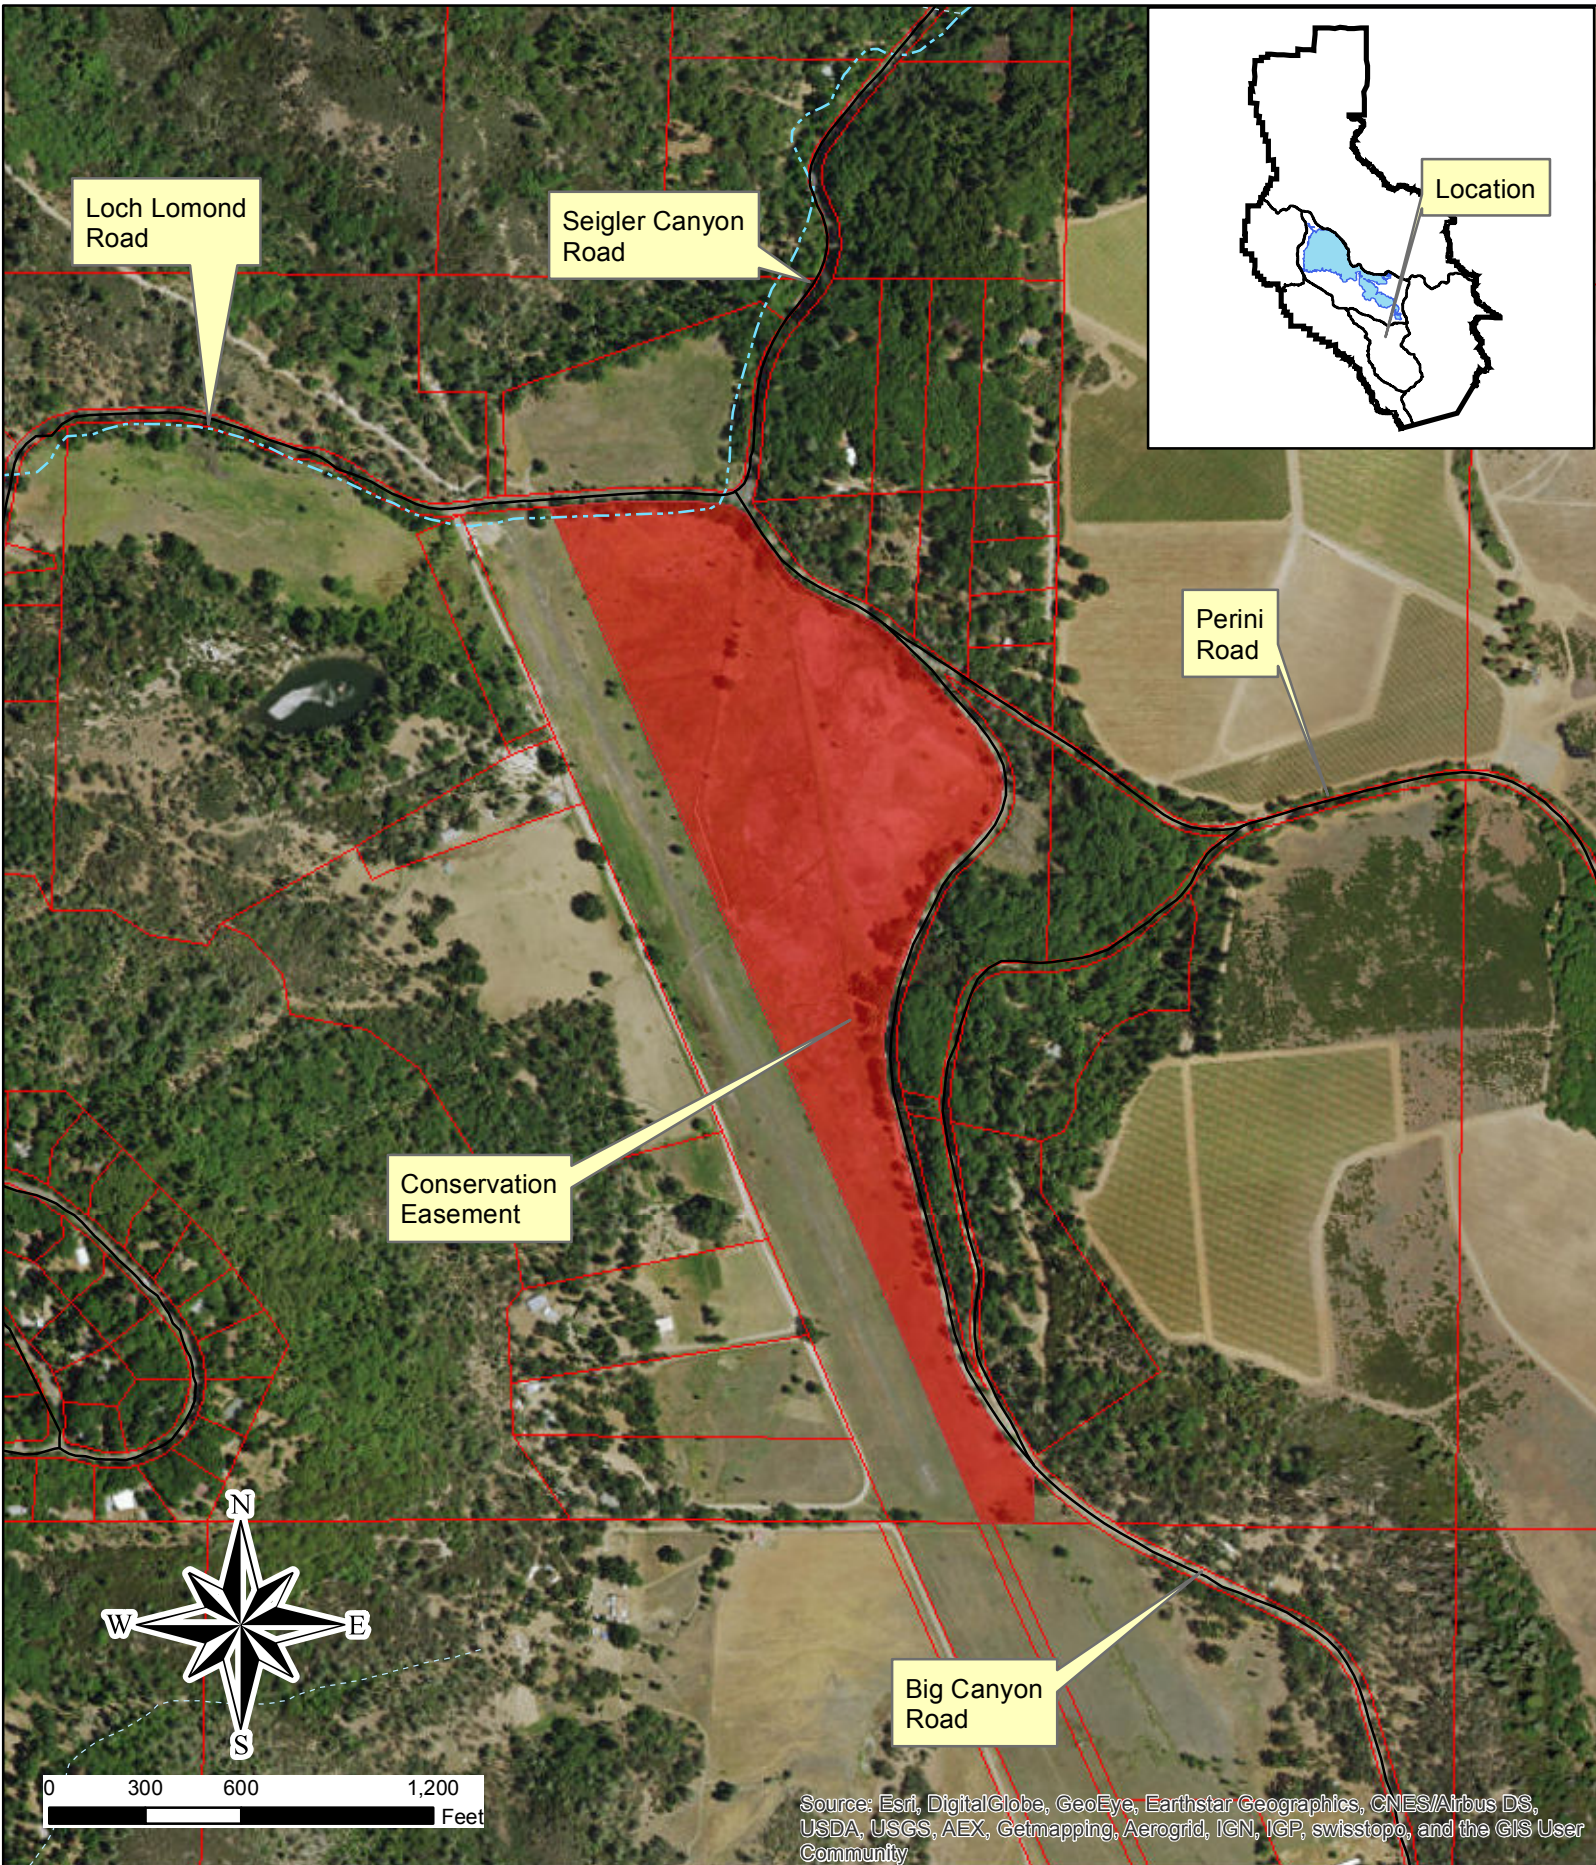

# SEIGLER WETLANDS CONSERVATION EASEMENT

## 11345 Big Canyon Road, Lower Lake

### APN 012-024-13, 37 acres

Source: Esri, DigitalGlobe, GeoEye, Earthstar Geographics, CNES/Airbus DS, USDA, USGS, AEX, Getmapping, Aerogrid, IGN, IGP, swisstopo, and the GIS User Community