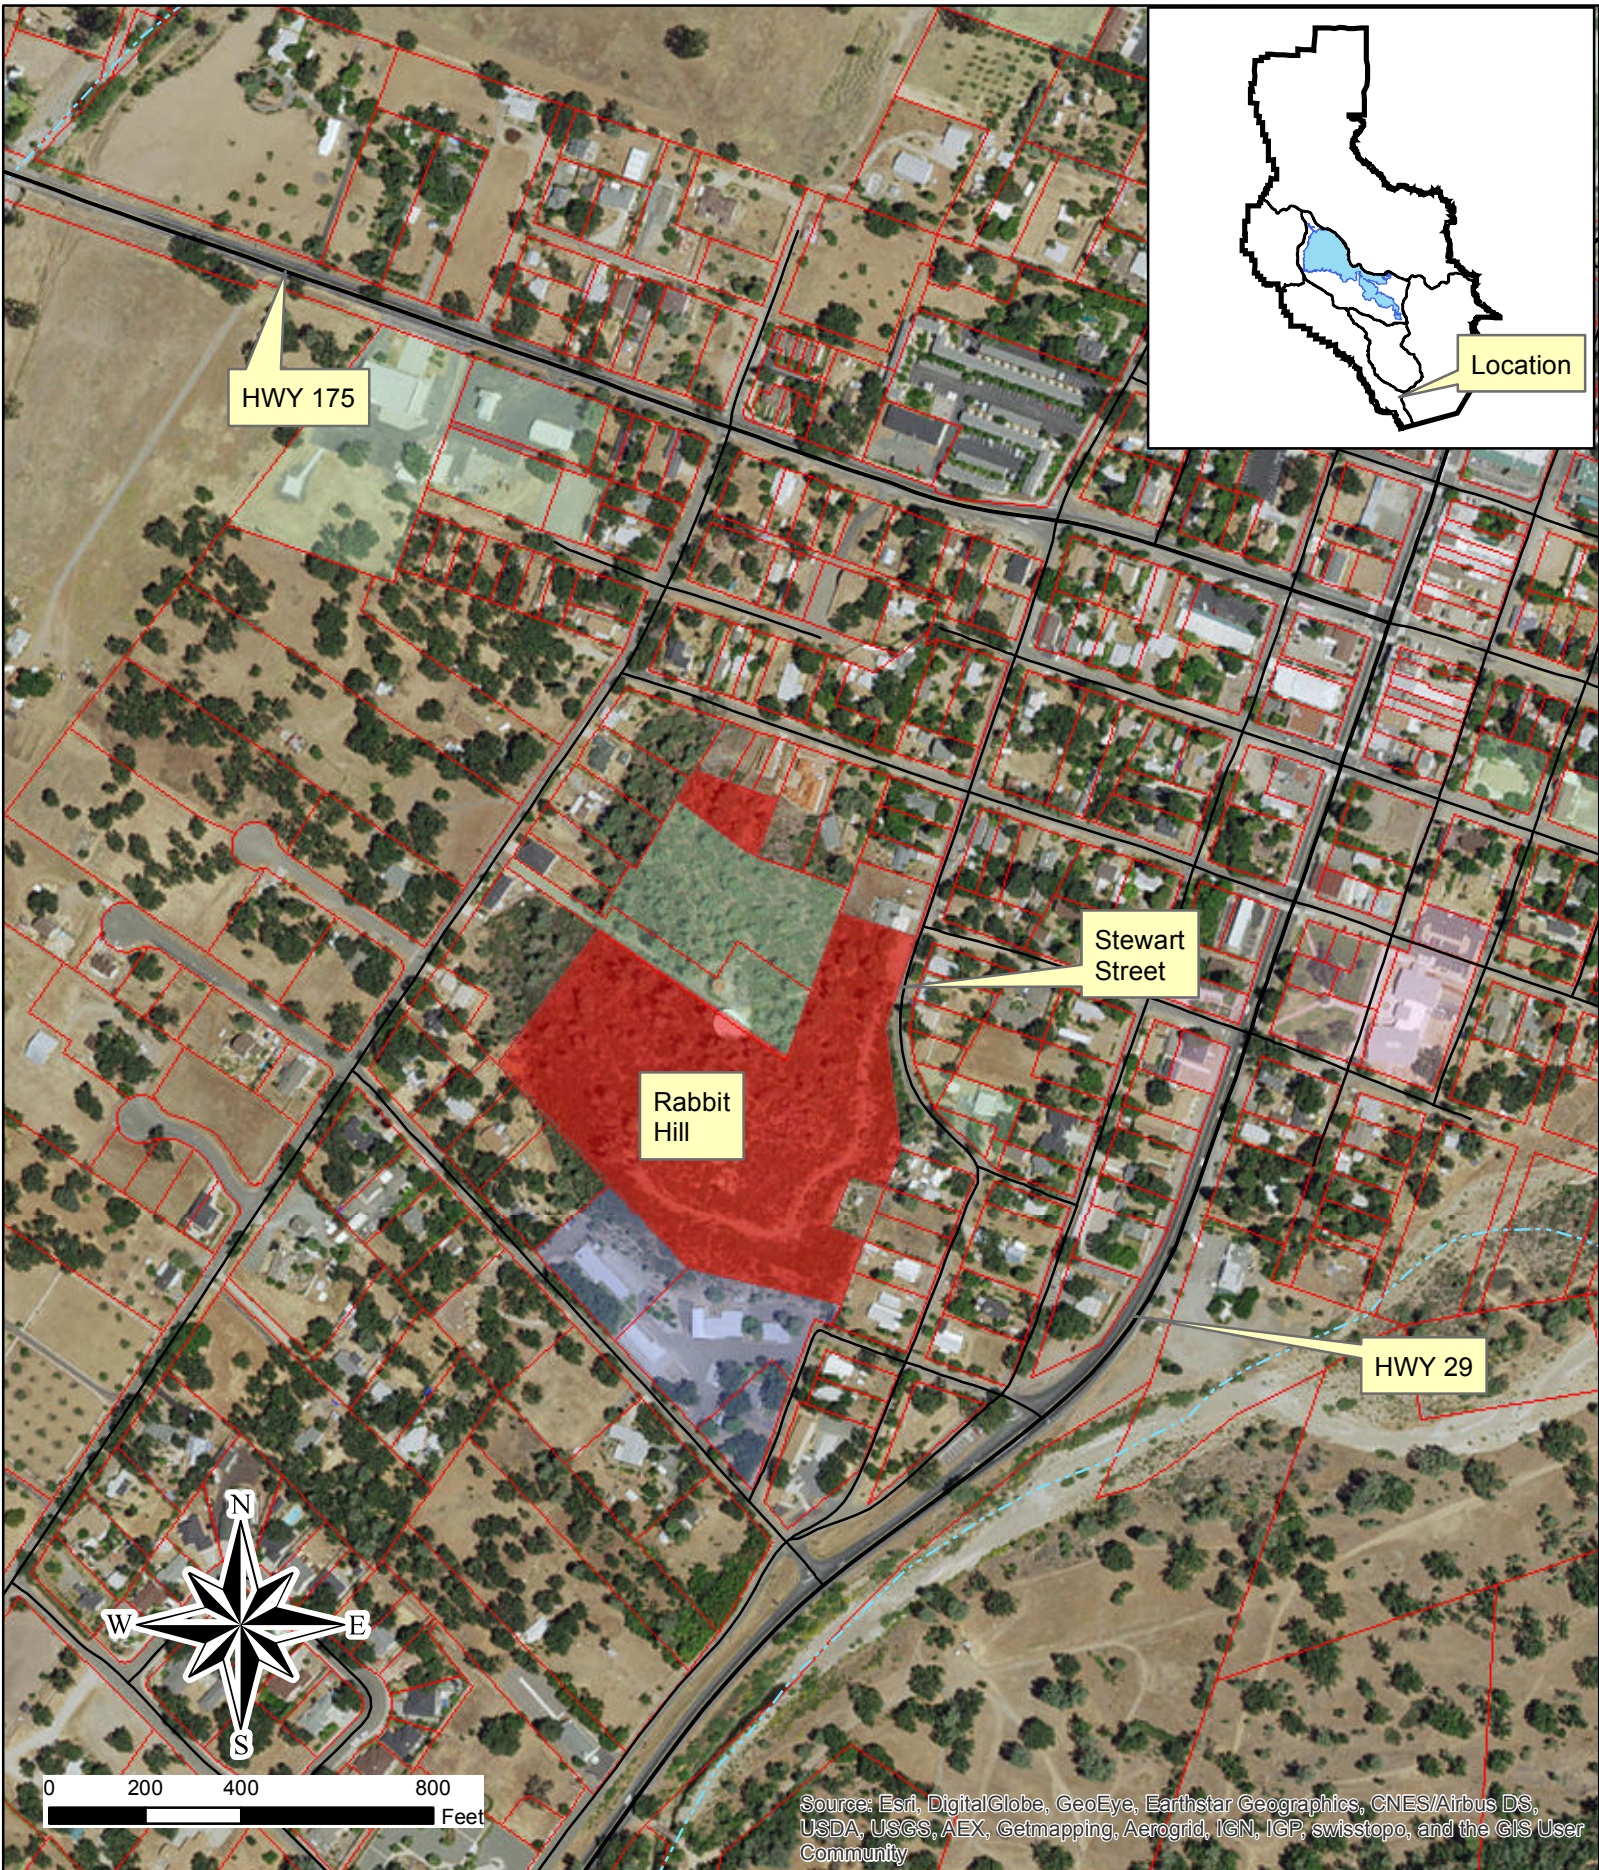

RABBIT HILL

21281 Stewart Street, Middletown
APNs 024-461-27 & 024-471-17, 10 acres

Source: Esri, DigitalGlobe, GeoEye, Earthstar Geographics, CNES/Airbus DS, USDA, USGS, AEX, Getmapping, Aerogrid, IGN, IGP, swisstopo, and the GIS User Community