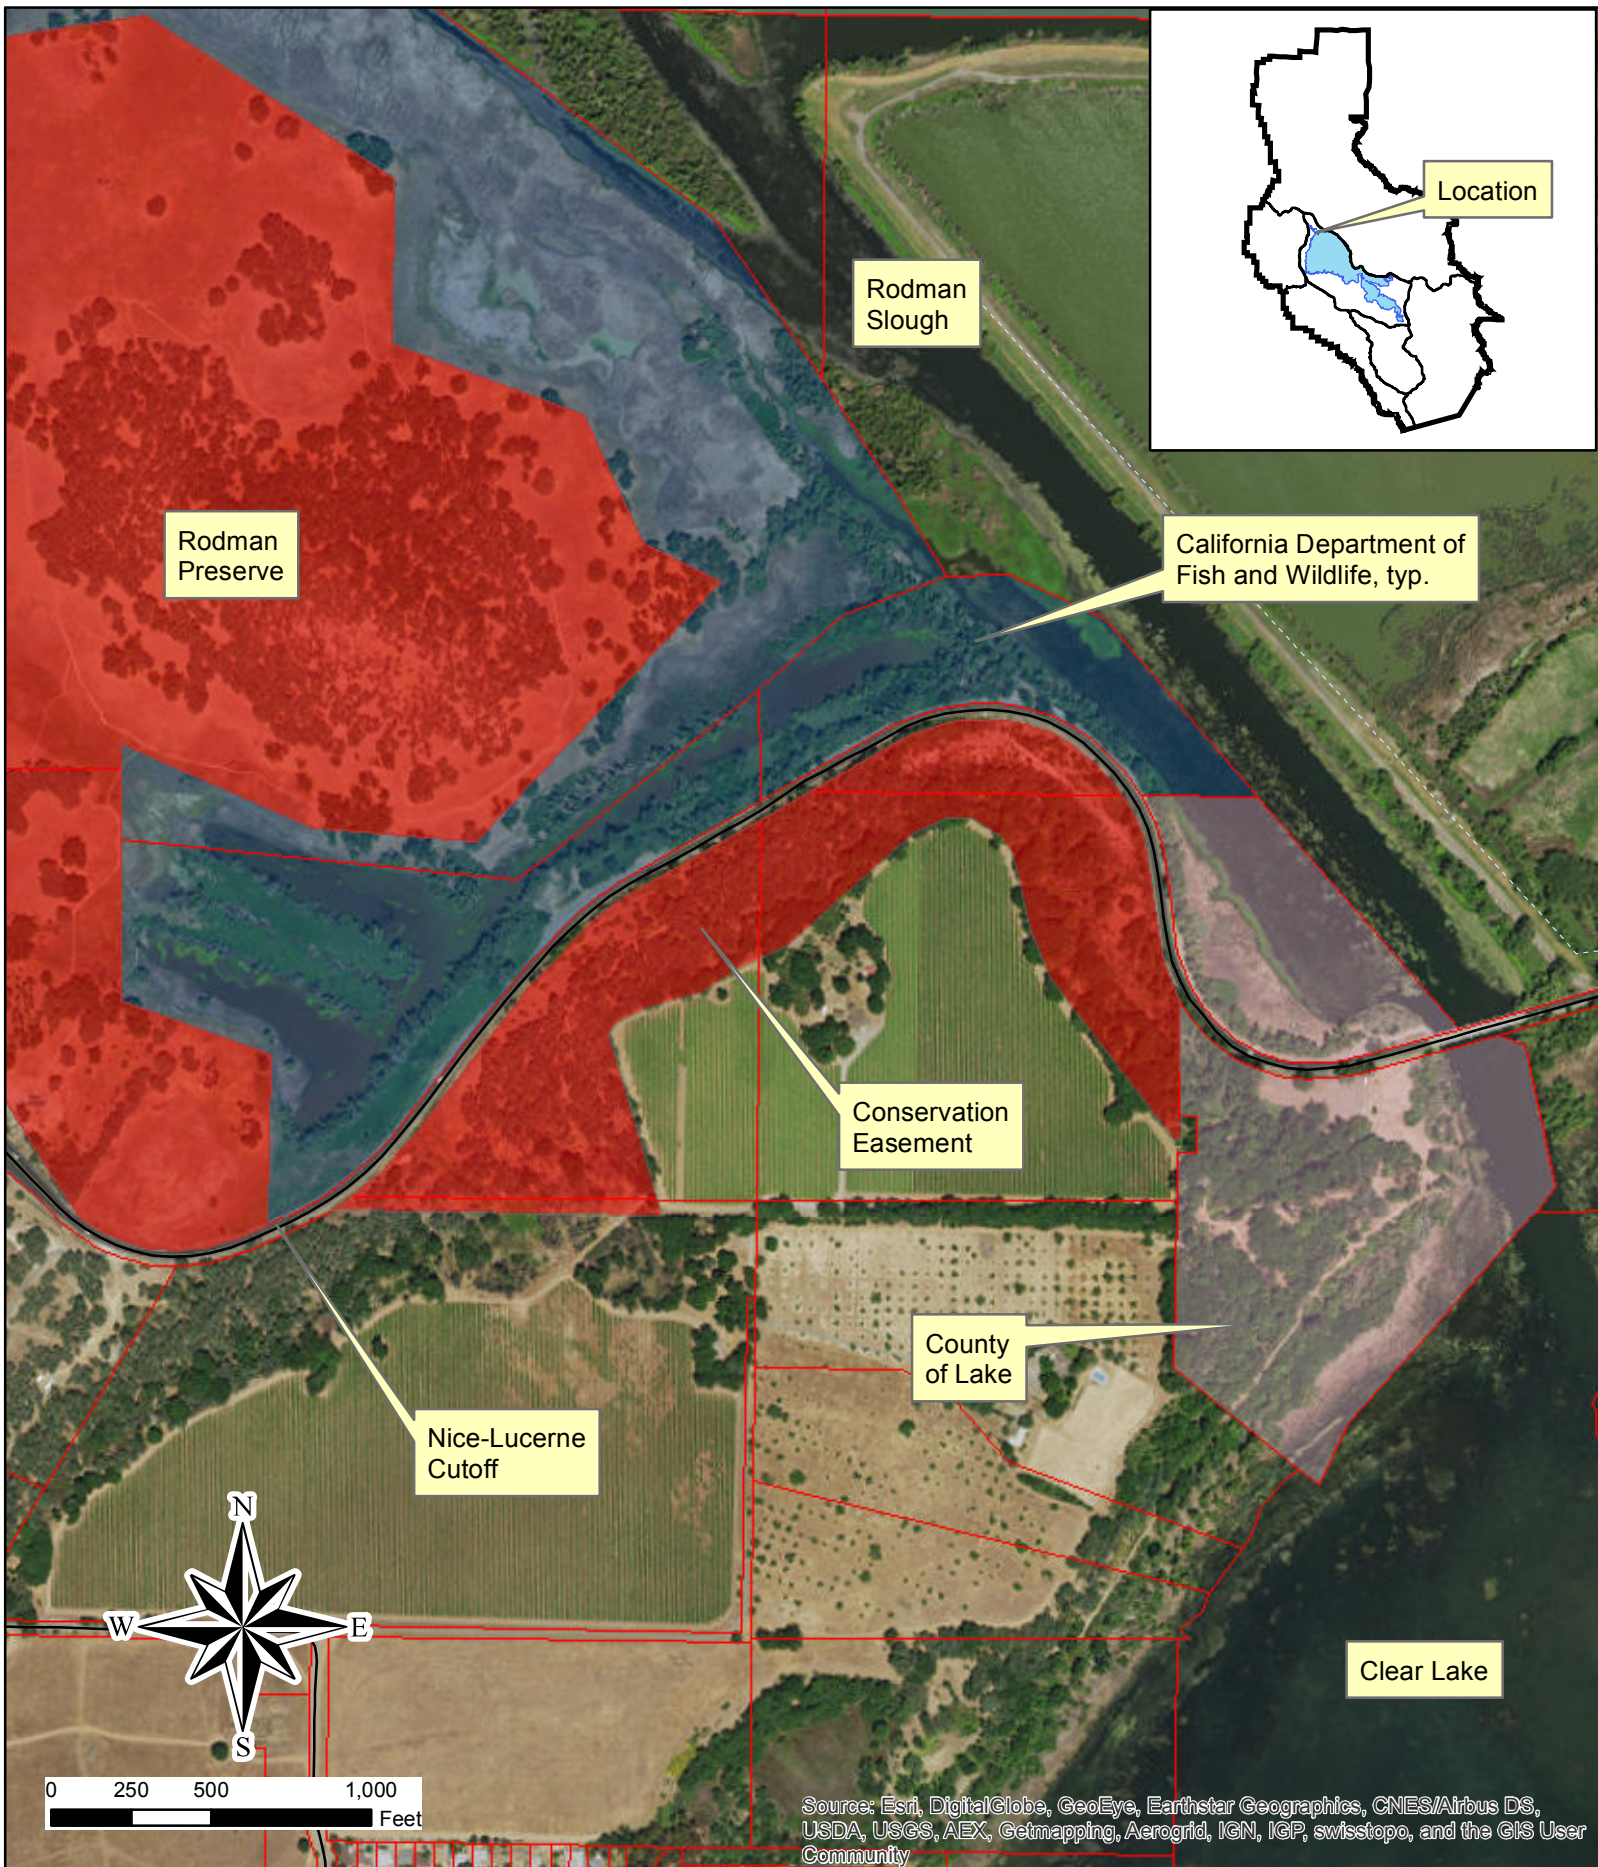

LYON OAK WOODLAND CONSERVATION EASEMENT

180 Mackie Road, Lakeport
APNs 004-024-17, 004-025-03 & 004-026-18, 30 acres

Source: Esri, DigitalGlobe, GeoEye, Earthstar Geographics, CNES/Airbus DS, USDA, USGS, AEX, Getmapping, Aerogrid, IGN, IGP, swisstopo, and the GIS User Community